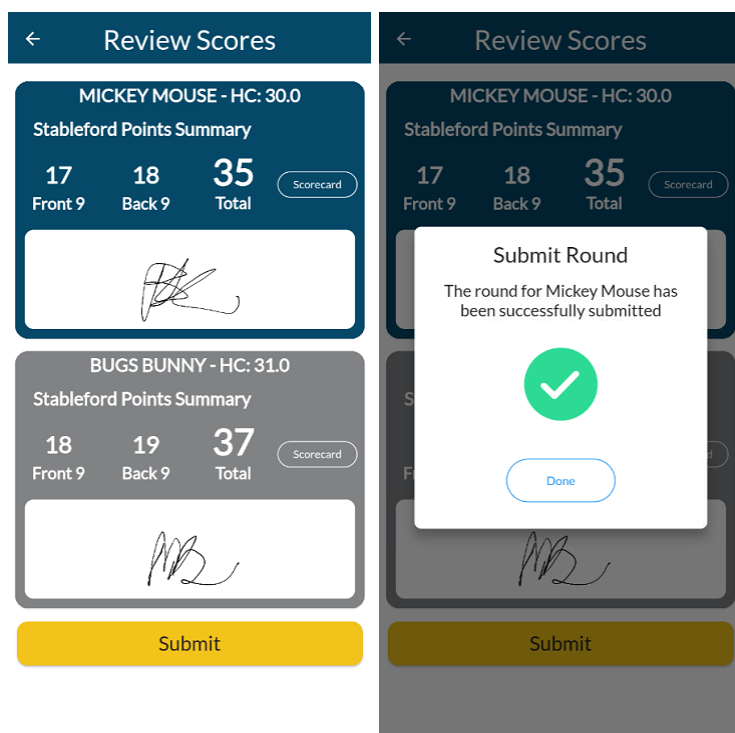

< PREVIOUS HOLE 2 : NEXT >

**Mickey Mouse**  
West Black Course 30 Daily Handicap  
- 6 3 pts +  
Pickup  
5 Par 3/21/39 Index 5 pts Total

**Bugs Bunny**  
West Black Course 31 Daily Handicap  
- 8 1 pt +  
Pickup  
5 Par 3/21/39 Index 3 pts Total

< PREVIOUS HOLE 18 : SUBMIT ROUND >

**Mickey Mouse**  
West Black Course 30 Daily Handicap  
- 9 0 pts +  
Pickup  
6 Par 18/36/54 Index 35 pts Total

**Bugs Bunny**  
West Black Course 31 Daily Handicap  
- 9 0 pts +  
Pickup  
6 Par 18/36/54 Index 37 pts Total

If all holes have been completed, the **Review Scores** page will load, with a summary of both players **Front 9**, **Back 9**, and **Total** score.

The players then **Tap to Sign Here**, record a signature, and **Save**.

The user, when ready, then selects **Submit**, and will then receive confirmation that the round has successfully submitted, select **Done**.

If at any stage during the round, the user would like to check the scores, they can either touch the score Total next to the Indexes, or select the 3 dots beside the HOLE number, and View Full Scorecard...