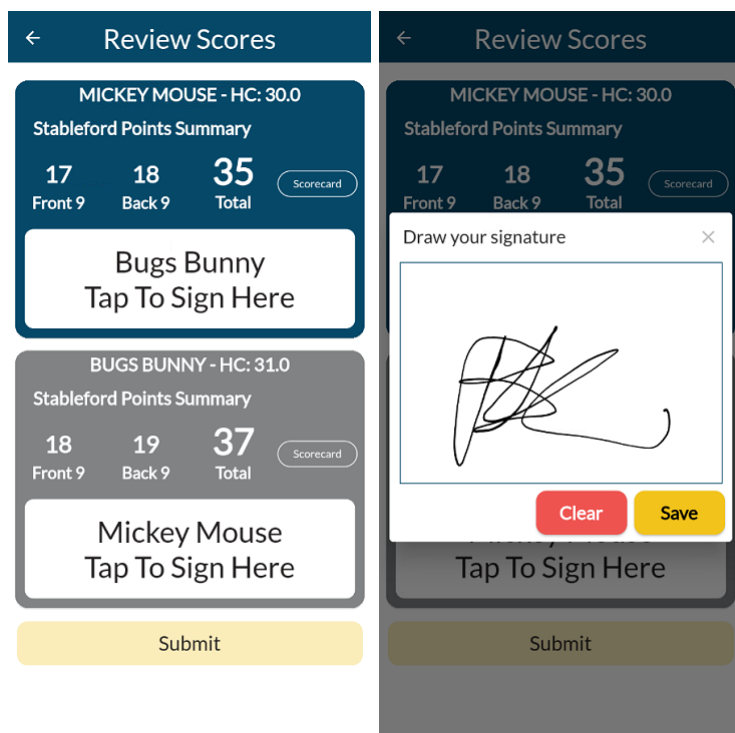

To move to the next hole, either swipe left, or select NEXT > and continue scoring each hole.

Once you get to the 9<sup>th</sup> hole for a 9-hole event, or 18<sup>th</sup> hole for an 18-hole event, the SUBMIT ROUND > option will become available.

< PREVIOUS HOLE 2 : NEXT >

**Mickey Mouse**  
West Black Course 30 Daily Handicap  
- 6 3 pts +  
Pickup  
5 Par 3/21/39 Index 5 pts Total

**Bugs Bunny**  
West Black Course 31 Daily Handicap  
- 8 1 pt +  
Pickup  
5 Par 3/21/39 Index 3 pts Total

< PREVIOUS HOLE 18 : SUBMIT ROUND >

**Mickey Mouse**  
West Black Course 30 Daily Handicap  
- 9 0 pts +  
Pickup  
6 Par 18/36/54 Index 35 pts Total

**Bugs Bunny**  
West Black Course 31 Daily Handicap  
- 9 0 pts +  
Pickup  
6 Par 18/36/54 Index 37 pts Total

If all holes have been completed, the **Review Scores** page will load, with a summary of both players **Front 9**, **Back 9**, and **Total** score.

The players then **Tap to Sign Here**, record a signature, and **Save**.