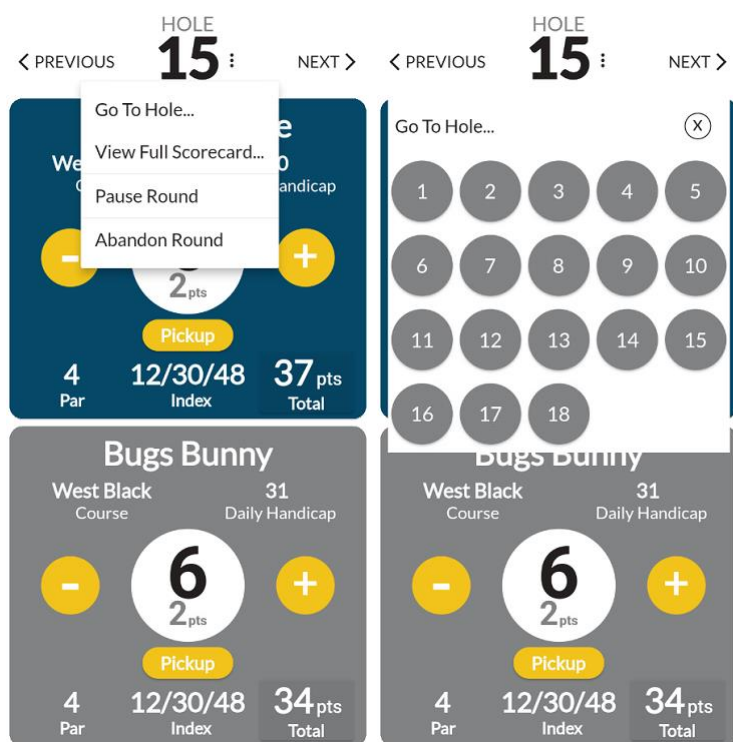

On the Review Scores page, if the player disagrees on the score Total, selecting Scorecard will load the score card.