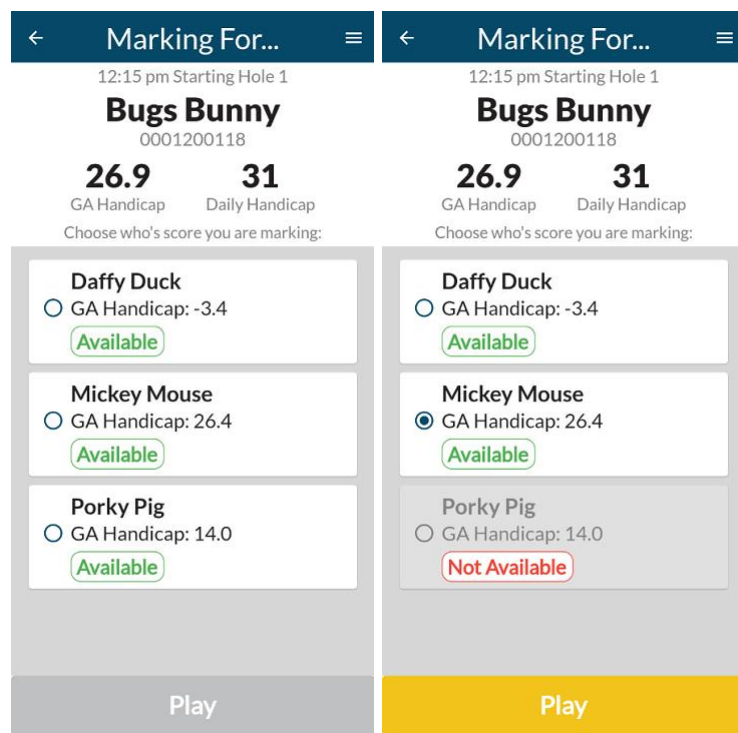

The **Marking For...** page loads with the other players in the user's timeslot, if a playing partner has already been selected by someone else in the group, they will be greyed out and marked **Not Available**.

Select an **Available** playing partner, then select **Play**.