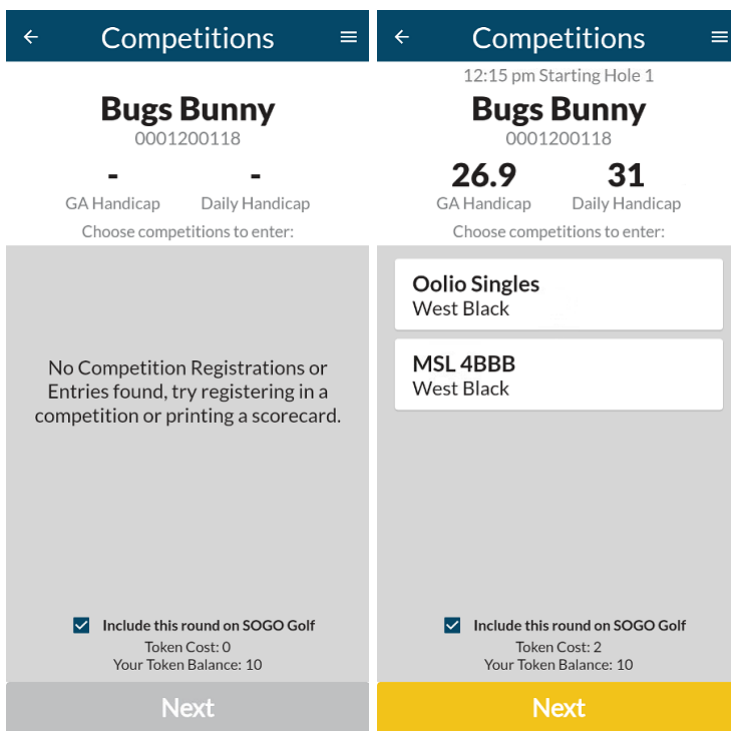

The Competitions page loads, normally the competition/s the user has been registered into will be displayed.

If no competitions are listed and the message below is displayed, the user has not been registered into any competitions, swipe down to refresh once this has been rectified.

The user gets 10 free tokens from SOGO Golf that they are free to use, once the tokens have been used, they simply untick the Include this round on SOGO Golf box.

Select **Next**.