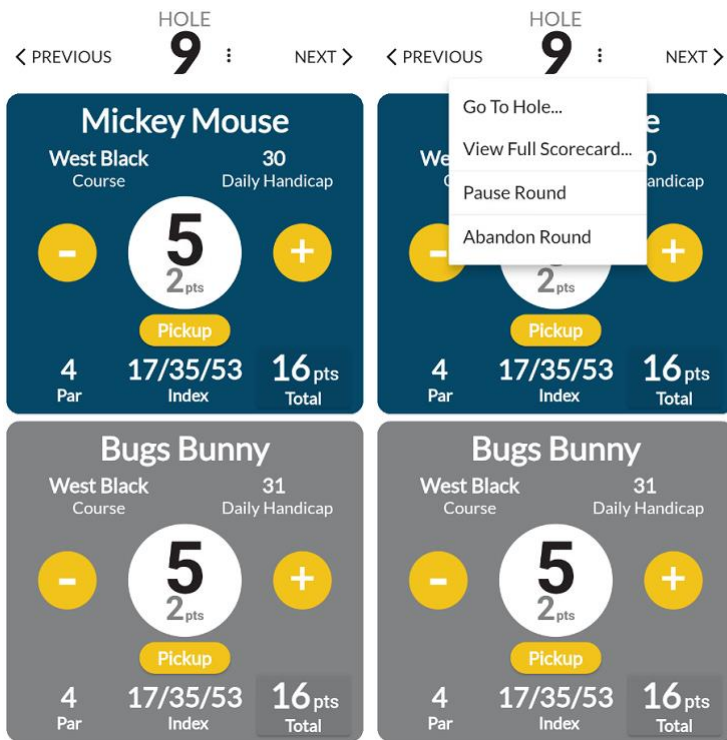

< PREVIOUS HOLE 18 : SUBMIT ROUND >

**Mickey Mouse**  
West Black Course 30 Daily Handicap  
- 9 0 pts +  
Pickup  
6 Par 18/36/54 Index 35 pts Total

**Bugs Bunny**  
West Black Course 31 Daily Handicap  
- 9 0 pts +  
Pickup  
6 Par 18/36/54 Index 37 pts Total

If all holes have been completed, the **Review Scores** page will load, with a summary of both players **Front 9**, **Back 9**, and **Total** score.

The players then **Tap to Sign Here**, record a signature, and **Save**.

The user, when ready, then selects **Submit**, and will then receive confirmation that the round has successfully submitted, select **Done**.

If at any stage during the round, the user would like to check the scores, they can either touch the score Total next to the Indexes, or select the 3 dots beside the HOLE number, and View Full Scorecard...

The app changes to Landscape and the Scorecard is displayed defaulting to the player being scored for, to select the app users score, they touch there name.

Bugs Bunny					Mickey Mouse					
West Black Course					West Black Course					
GA Handicap 26.9 Daily Handicap 31					GA Handicap 30 Daily Handicap 30					
138 Slope 72.0 Scratch 72 Par					138 Slope 72.0 Scratch 72 Par					
	1	2	3	4	5	6	7	8	9	OUT
DISTANCE	392	449	304	402	161	391	135	285	416	2935
INDEX	1/19	3/21	5/23	7/25	9/27	11/29	13/31	15/33	17/35	-
PAR	4	5	4	4	3	4	3	4	4	35
STROKES	6	7	6	6	4	7	7	5	5	53
SCORE	2	2	2	2	3	1	0	2	2	16