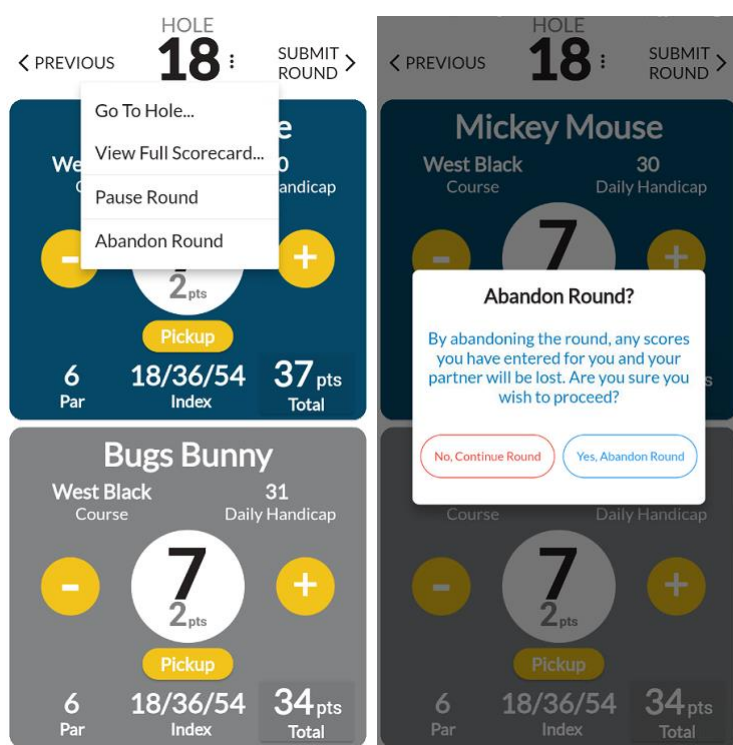

The screenshot shows the app's navigation and hole card interface. At the top, there are two hole cards: **HOLE 18** with a **SUBMIT ROUND >** button and **HOLE 15** with a **NEXT >** button. Below these is a **Go To Hole...** menu with a grid of hole numbers 1 through 18. The number 15 is selected. To the right of the menu are three hole cards:

Once corrected they can either swipe left or use **NEXT >** to go back to the 18<sup>th</sup> where **SUBMIT ROUND >** is available or select the 3 dots and select **Go To Hole...** from the menu, and select 18.

On the Review Scores page, if the player disagrees on the score Total, selecting Scorecard will load the score card.

Front and Back 9 scores can be checked by swiping left and right to load each 9,

Bugs Bunny					Mickey Mouse					
West Black Course					West Black Course					
GA Handicap 26.9 Daily Handicap 31					GA Handicap 30 Daily Handicap 30					
138 Slope 72.0 Scratch 72 Par					138 Slope 72.0 Scratch 72 Par					
	1	2	3	4	5	6	7	8	9	OUT
DISTANCE	392	449	304	402	161	391	135	285	416	2935
INDEX	1/19	3/21	5/23	7/25	9/27	11/29	13/31	15/33	17/35	-
PAR	4	5	4	4	3	4	3	4	4	35
STROKES	6	7	6	6	4	7	6	5	5	52
SCORE	2	2	2	2	3	1	0	2	2	16

If a user for any reason needs to abandon scoring on the app, from the 3 dots menu they can select **Abandon Round**.

A warning message appears, select **Yes, Abandon Round**.

If the user wishes to log out of the app, from the Let's Play page, select the 3 lines, **Abandon Round** is also available here, to log off the app, select **Logout**.